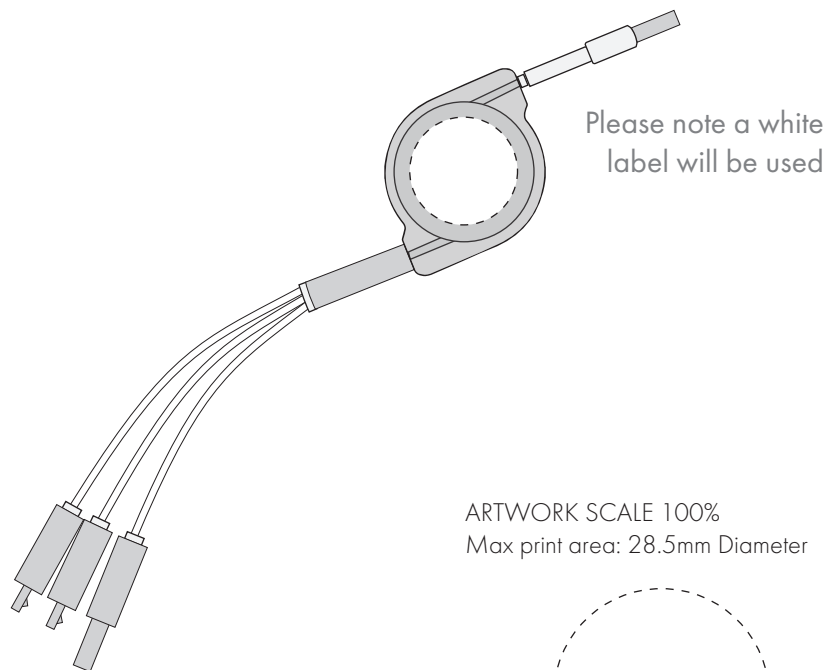

Your Ref:
Our Ref:Quantity:
Version: 1Product Code: ZP1067
Product Colour: WHITE**PRINTING CONCERNS:**Please note that this product has Sustainability
Markings that are not visible from this perspective

We stock this item in the following colours

**PANTONE REFERENCE(S)**

Full Colour Label

ARTWORK SCALE 50%

ARTWORK SCALE 100%
Max print area: 28.5mm DiameterProduct Image for visualisation
- colours may vary**The dashed line is to demonstrate print area and will not appear on your printed item****PLEASE NOTE:**